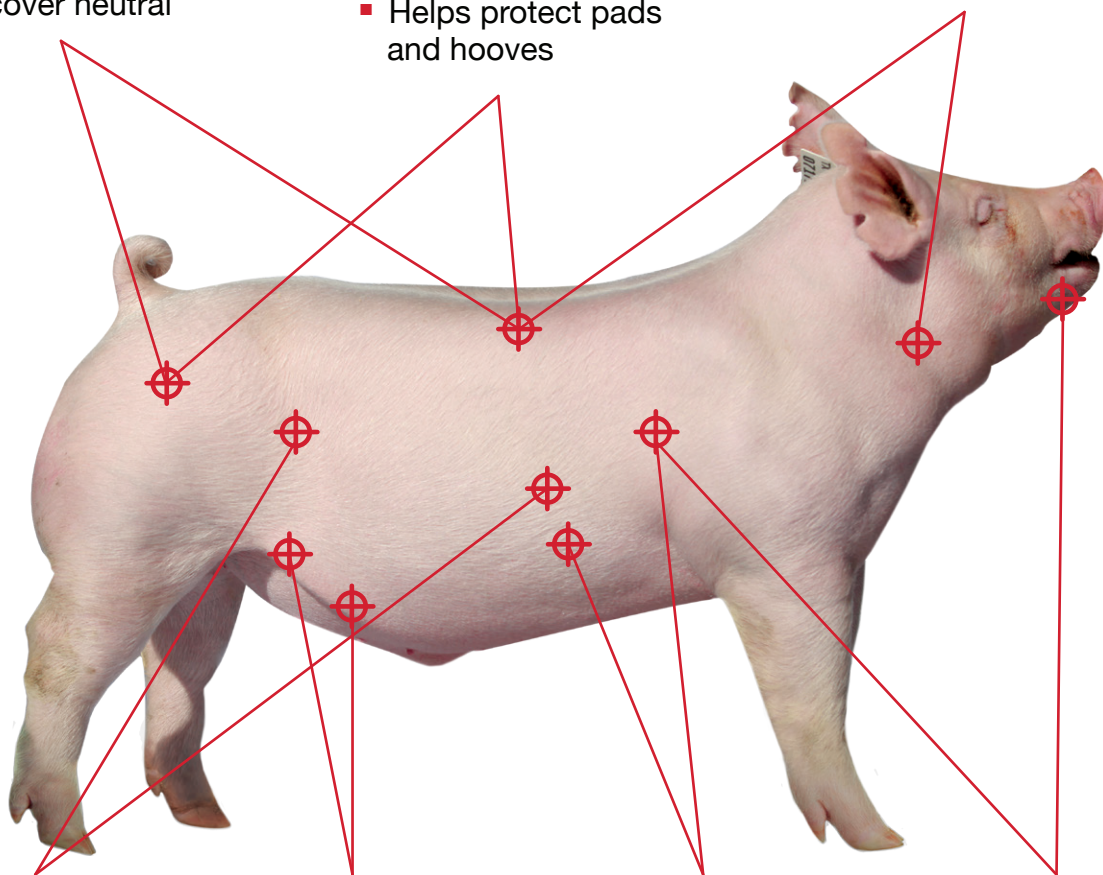

- Creates “fill” and volume
- Helps promote a full physical appearance for show day

ULTRA FULL®

- Helps promote lower body fill
- Designed to expand progressively

POWER FUEL®

- Helps promote body condition and growth performance
- Helps add fat cover
- Helps support immune function

HEAVY WEIGHT®

- Helps add fat cover
- Helps promote growth by improving feed intake

Where Our Targeted Supplements Work

Swine

CHAMPION DRIVE™

- Supports muscle development
- Fat cover neutral

PAYLEAN® PREMIX

- Helps build muscle and growth
- Helps protect pads and hooves

FITTER 35®

- Helps promote muscling
- Helps trim body fat

DEPTH CHARGE®

- Creates “fill” and volume
- Helps promote a full physical appearance for show day